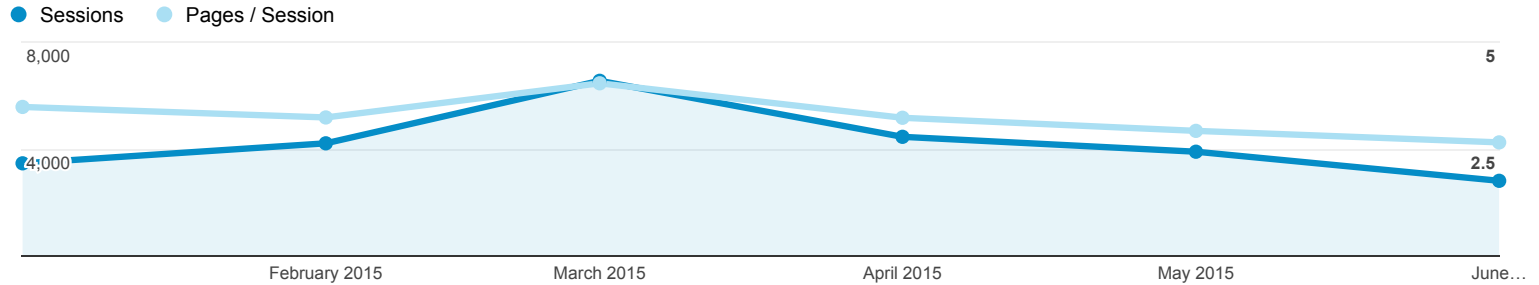

# Audience Overview

All Sessions  
100.00%

Overview

Sessions  
**25,407**

Users  
**20,034**

Pageviews  
**85,483**

Pages / Session  
**3.36**

Avg. Session Duration  
**00:02:37**

Bounce Rate  
**53.19%**

% New Sessions  
**77.55%**

■ New Visitor ■ Returning Visitor

Country	Sessions	% Sessions
1. Puerto Rico	12,978	51.08%
2. United States	10,509	41.36%
3. (not set)	354	1.39%
4. Spain	128	0.50%
5. Mexico	115	0.45%
6. Colombia	100	0.39%
7. Argentina	95	0.37%
8. China	71	0.28%
9. Germany	57	0.22%
10. Dominican Republic	57	0.22%