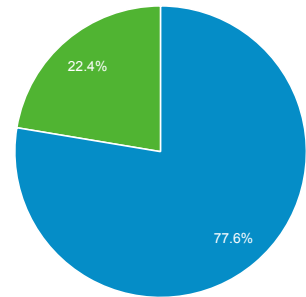

# Audience Overview

All Sessions  
100.00%

Overview

Sessions  
**25,407**

Users  
**20,034**

Pageviews  
**85,483**

Pages / Session  
**3.36**

Avg. Session Duration  
**00:02:37**

Bounce Rate  
**53.19%**

% New Sessions  
**77.55%**

■ New Visitor ■ Returning Visitor

Country	Sessions	% Sessions
1. Puerto Rico	12,978	51.08%
2. United States	10,509	41.36%
3. (not set)	354	1.39%
4. Spain	128	0.50%
5. Mexico	115	0.45%
6. Colombia	100	0.39%
7. Argentina	95	0.37%
8. China	71	0.28%
9. Germany	57	0.22%
10. Dominican Republic	57	0.22%